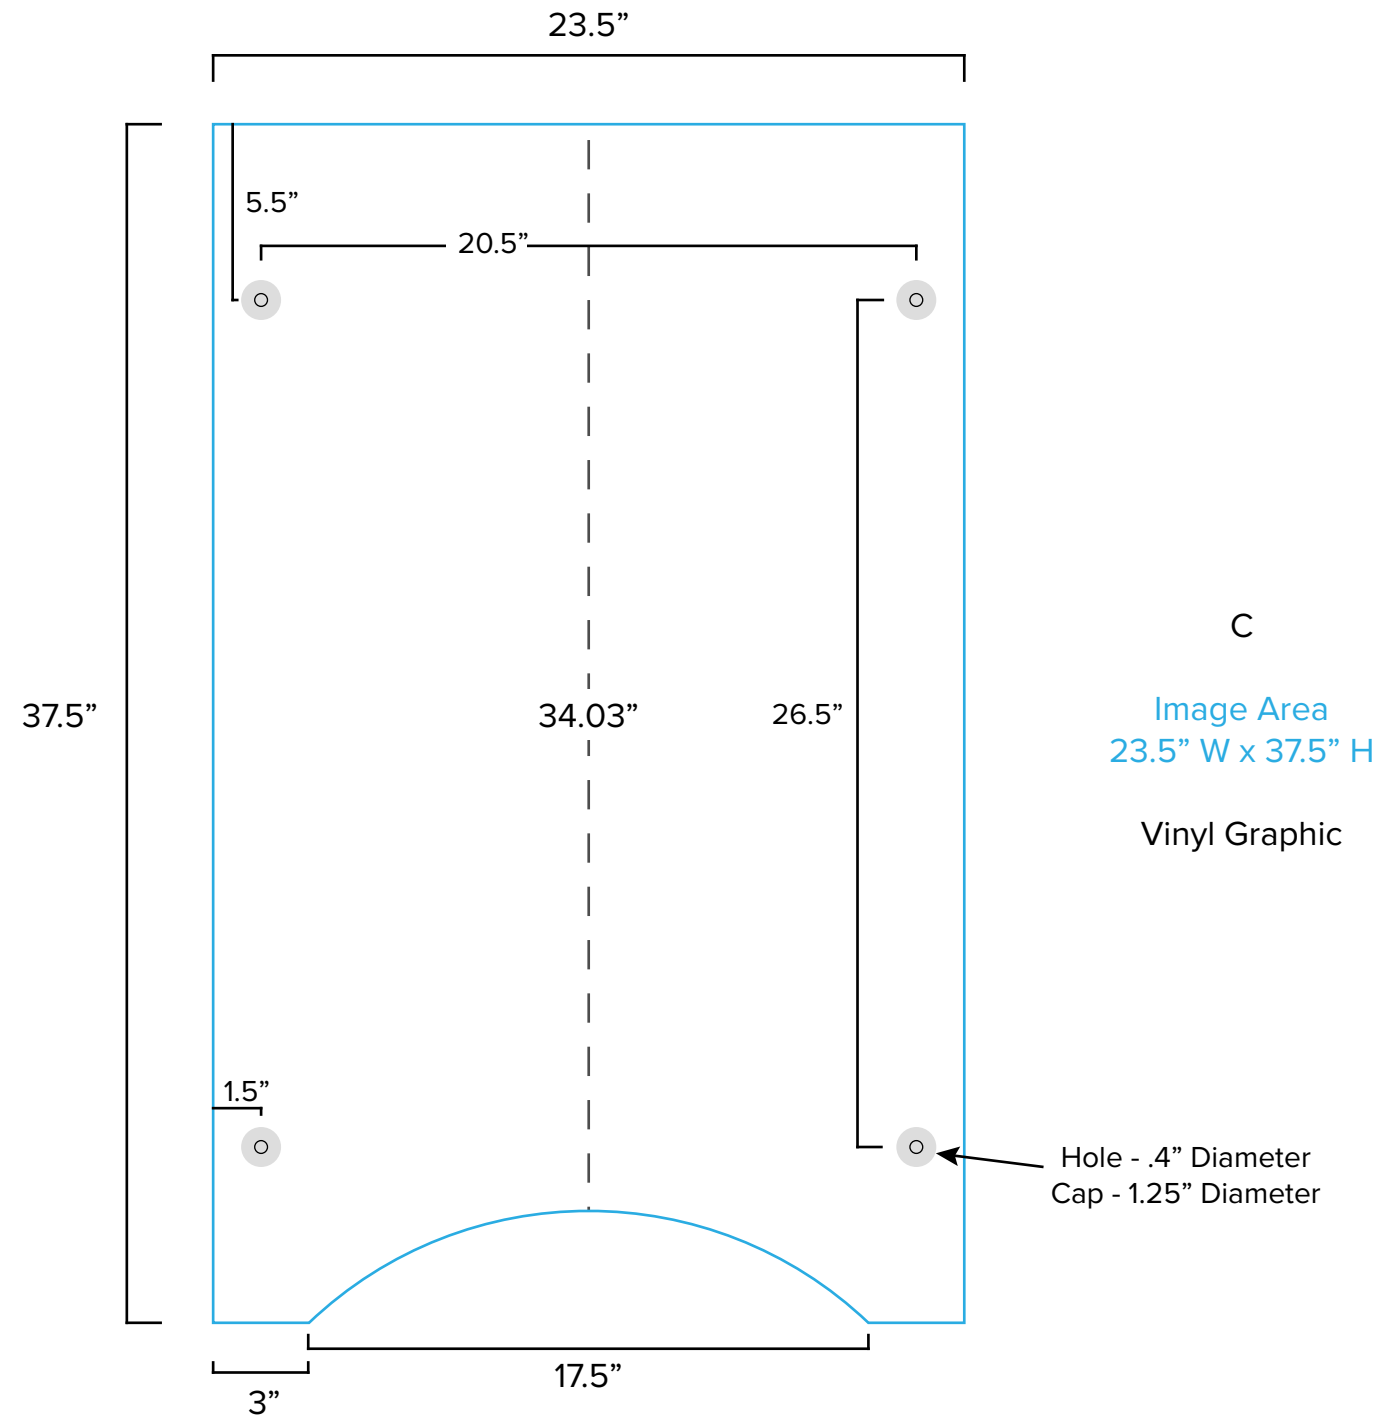

Graphic Template
10 x 10 Inline Exhibit
Backwall with Flat, Rectangular Panel – SEG Fabric Graphic

Floating Graphic (B) Note:
Attached to mount with hook and loop.
Varying shapes can be accommodated
but must be no larger than 23" x 23".

NOTE: All Raster Art (jpg, tiff, psd, png, etc.) must be at least 100 dpi at print size.
Standard kits are often customized. Please check with Customer Service to ensure that this template matches your specific job.

Graphic Template
Backwall Workstation Countertop – Vinyl Graphics
Graphics **NOT** included in base price. Please request pricing.

NOTE: All Raster Art (jpg, tiff,psd, png, etc.) must be at least 100 dpi at print size.
Standard kits are often customized. Please check with Customer Service to ensure that this template matches your specific job.

Graphic Template
Portable Counter – Vinyl Graphic

NOTE: All Raster Art (jpg, tiff,psd, png, etc.) must be at least 100 dpi at print size.

Standard kits are often customized. Please check with Customer Service to ensure that this template matches your specific job.