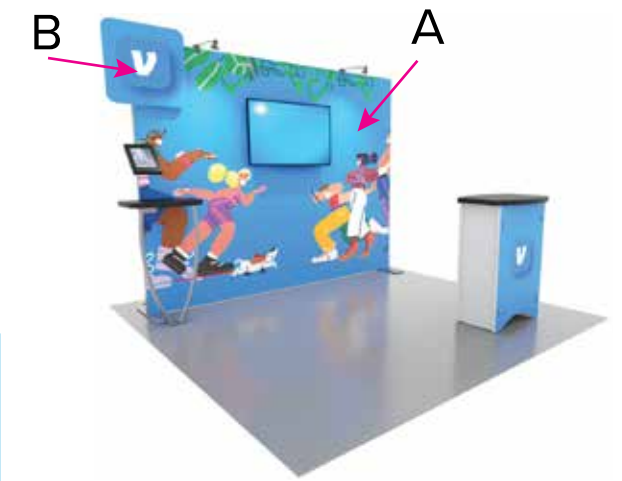

Graphic Template
10 x 10 Inline Exhibit
Backwall with Flat, Rectangular Panel – SEG Fabric Graphic

Floating Graphic (B) Note:
Attached to mount with hook and loop.
Varying shapes can be accommodated
but must be no larger than 23" x 23".

Graphic Template
Backwall Workstation Countertop – Vinyl Graphics
Graphics **NOT** included in base price. Please request pricing.

NOTE: All Raster Art (jpg, tiff,psd, png, etc.) must be at least 100 dpi at print size.
Standard kits are often customized. Please check with Customer Service to ensure that this template matches your specific job.