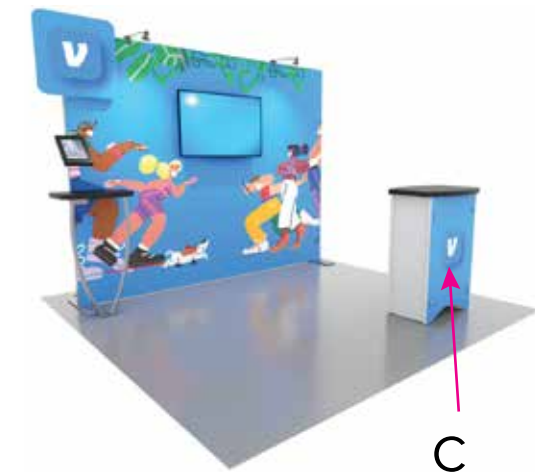

Graphic Template
10 x 10 Inline Exhibit
Backwall with Flat, Rectangular Panel – SEG Fabric Graphic

Floating Graphic (B) Note:
Attached to mount with hook and loop.
Varying shapes can be accommodated
but must be no larger than 23" x 23".

NOTE: All Raster Art (jpg, tiff, psd, png, etc.) must be at least 100 dpi at print size.
Standard kits are often customized. Please check with Customer Service to ensure that this template matches your specific job.

Graphic Template
Backwall Workstation Countertop – Vinyl Graphics
Graphics **NOT** included in base price. Please request pricing.

NOTE: All Raster Art (jpg, tiff,psd, png, etc.) must be at least 100 dpi at print size.
Standard kits are often customized. Please check with Customer Service to ensure that this template matches your specific job.

Graphic Template
Portable Counter – Vinyl Graphic

NOTE: All Raster Art (jpg, tiff,psd, png, etc.) must be at least 100 dpi at print size.

Standard kits are often customized. Please check with Customer Service to ensure that this template matches your specific job.