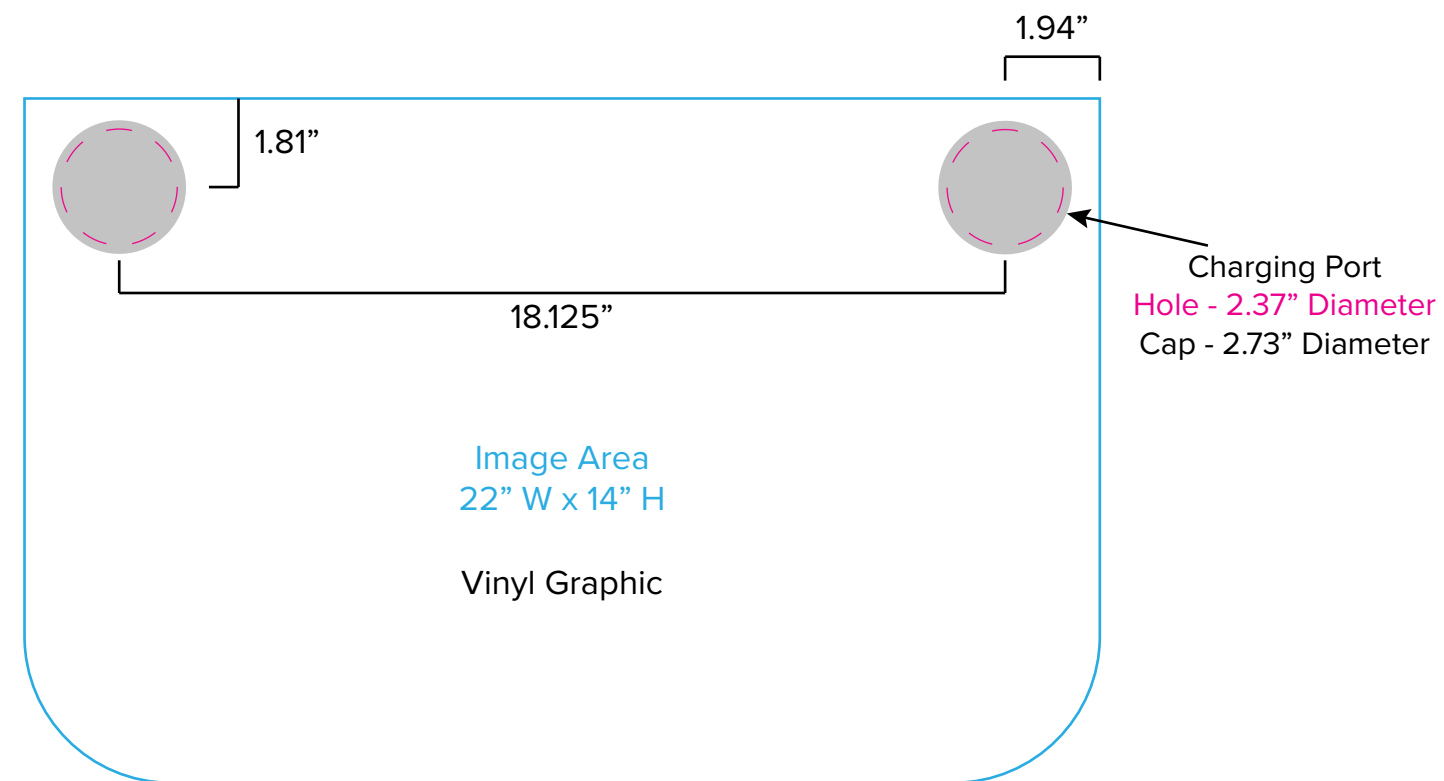

Graphic Template
10 x 10 Inline Exhibit
Backwall with Flat, Rectangular Panel – SEG Fabric Graphic

Floating Graphic (B) Note:
Attached to mount with hook and loop.
Varying shapes can be accommodated
but must be no larger than 23" x 23".

NOTE: All Raster Art (jpg, tiff, psd, png, etc.) must be at least 100 dpi at print size.
Standard kits are often customized. Please check with Customer Service to ensure that this template matches your specific job.

Graphic Template
Backwall Workstation Countertop – Vinyl Graphics
Graphics **NOT** included in base price. Please request pricing.

NOTE: All Raster Art (jpg, tiff,psd, png, etc.) must be at least 100 dpi at print size.
Standard kits are often customized. Please check with Customer Service to ensure that this template matches your specific job.

Graphic Template
Portable Counter – Vinyl Graphic

NOTE: All Raster Art (jpg, tiff,psd, png, etc.) must be at least 100 dpi at print size.

Standard kits are often customized. Please check with Customer Service to ensure that this template matches your specific job.