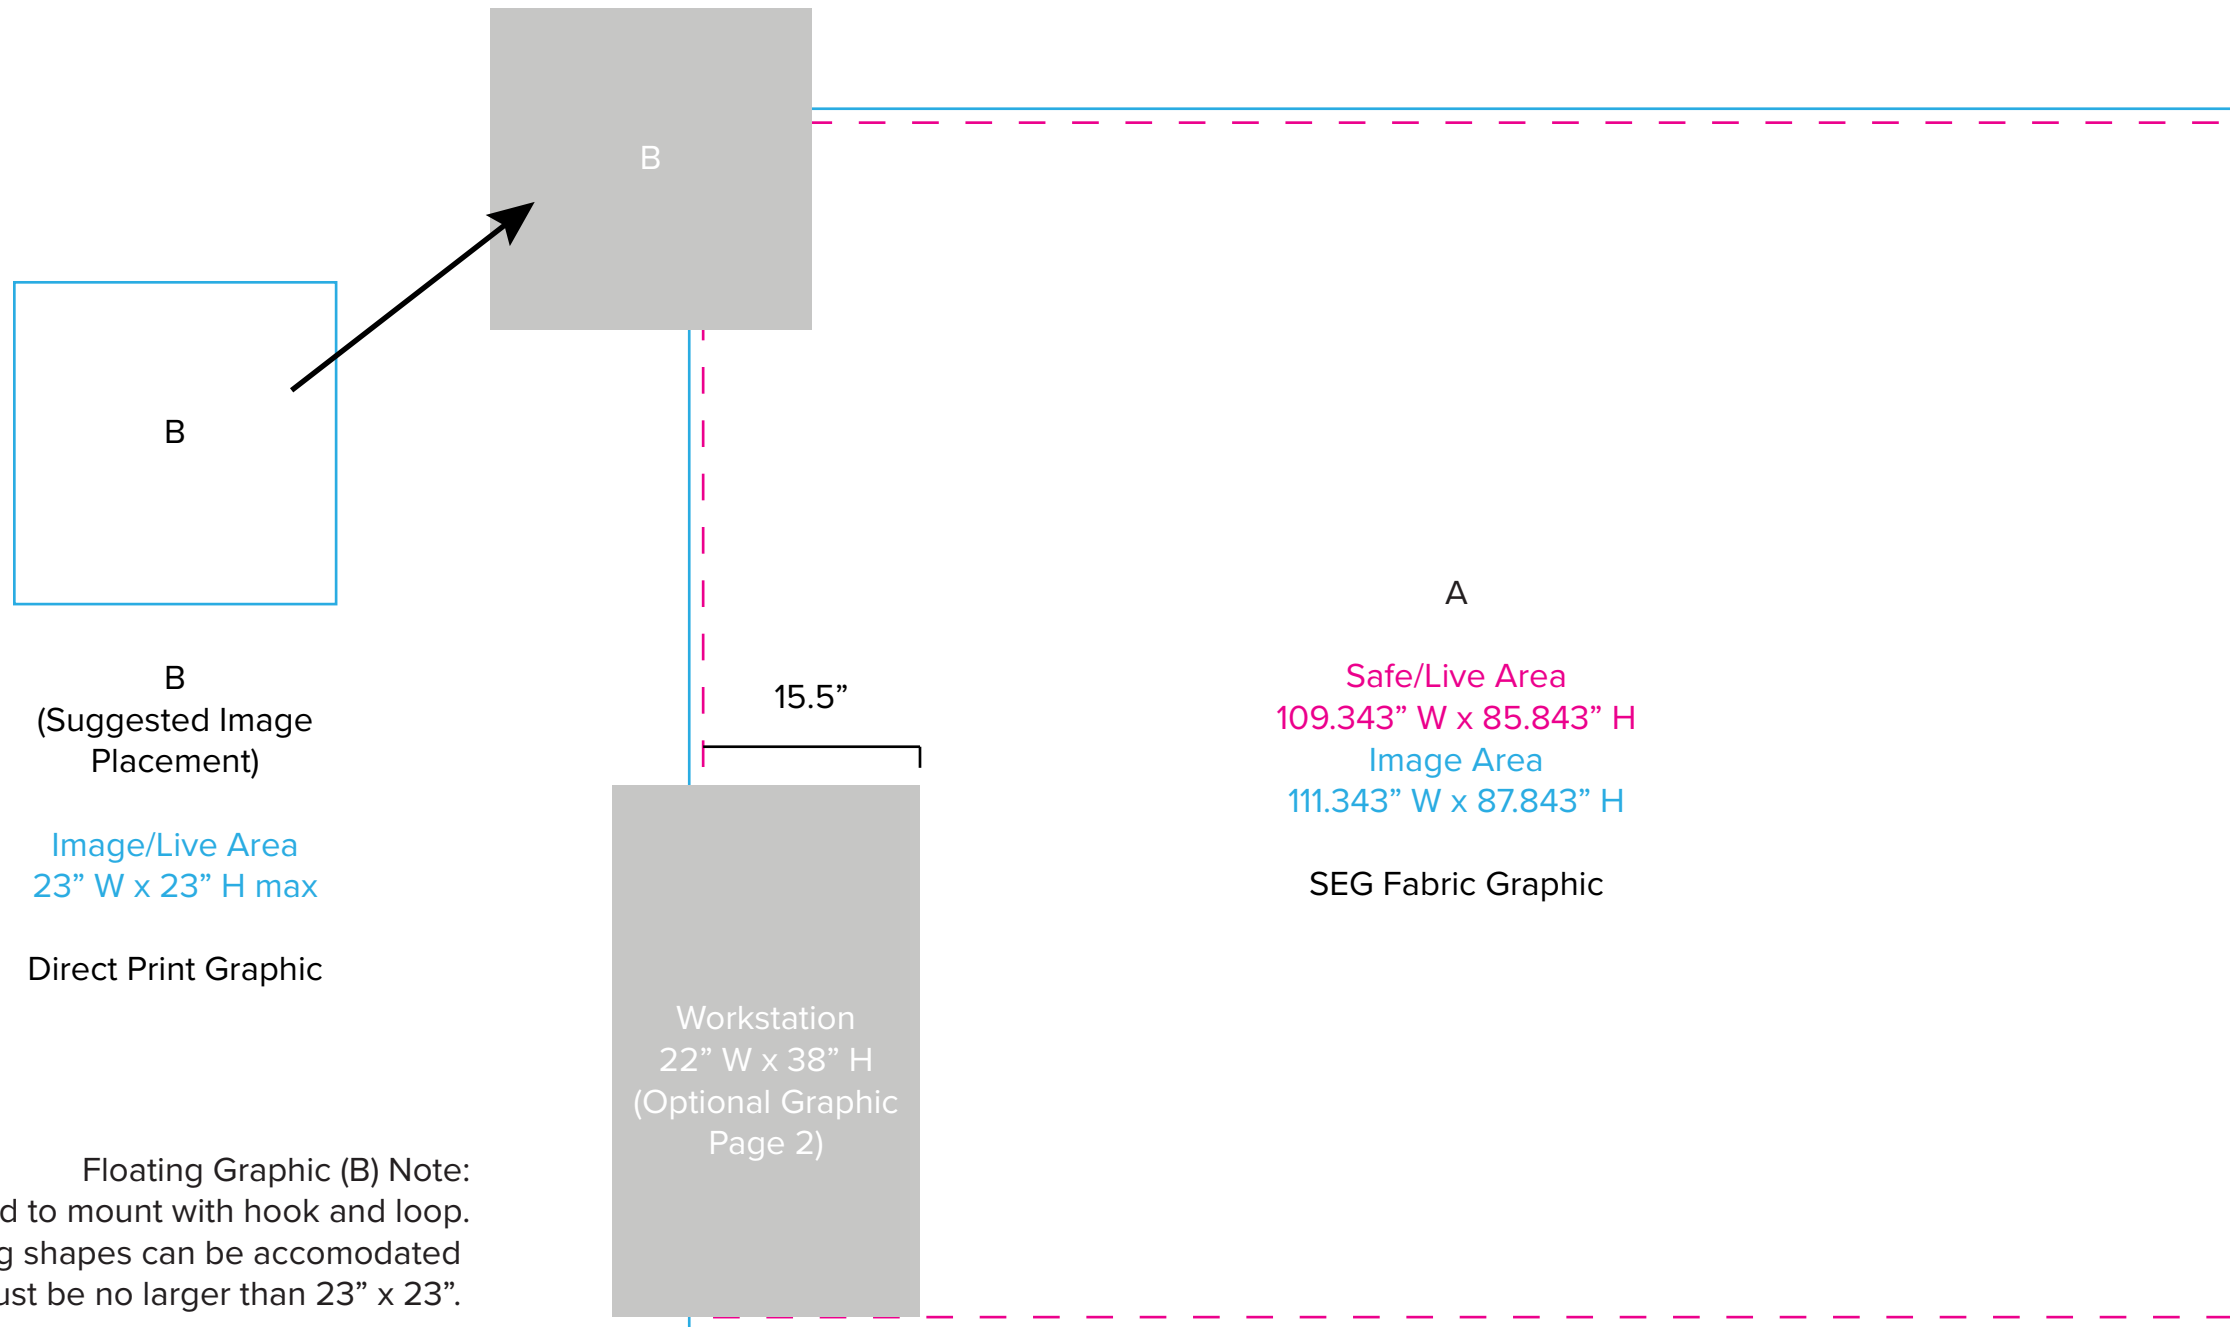

Graphic Template
10 x 10 Inline Exhibit
Backwall with Flat, Rectangular Panel – SEG Fabric Graphic

Floating Graphic (B) Note:
Attached to mount with hook and loop.
Varying shapes can be accommodated
but must be no larger than 23" x 23".

NOTE: All Raster Art (jpg, tiff, psd, png, etc.) must be at least 100 dpi at print size.
Standard kits are often customized. Please check with Customer Service to ensure that this template matches your specific job.

Graphic Template
Backwall Workstation Countertop – Vinyl Graphics
Graphics **NOT** included in base price. Please request pricing.

NOTE: All Raster Art (jpg, tiff,psd, png, etc.) must be at least 100 dpi at print size.
Standard kits are often customized. Please check with Customer Service to ensure that this template matches your specific job.

Graphic Template
Portable Counter – Vinyl Graphic

NOTE: All Raster Art (jpg, tiff,psd, png, etc.) must be at least 100 dpi at print size.

Standard kits are often customized. Please check with Customer Service to ensure that this template matches your specific job.